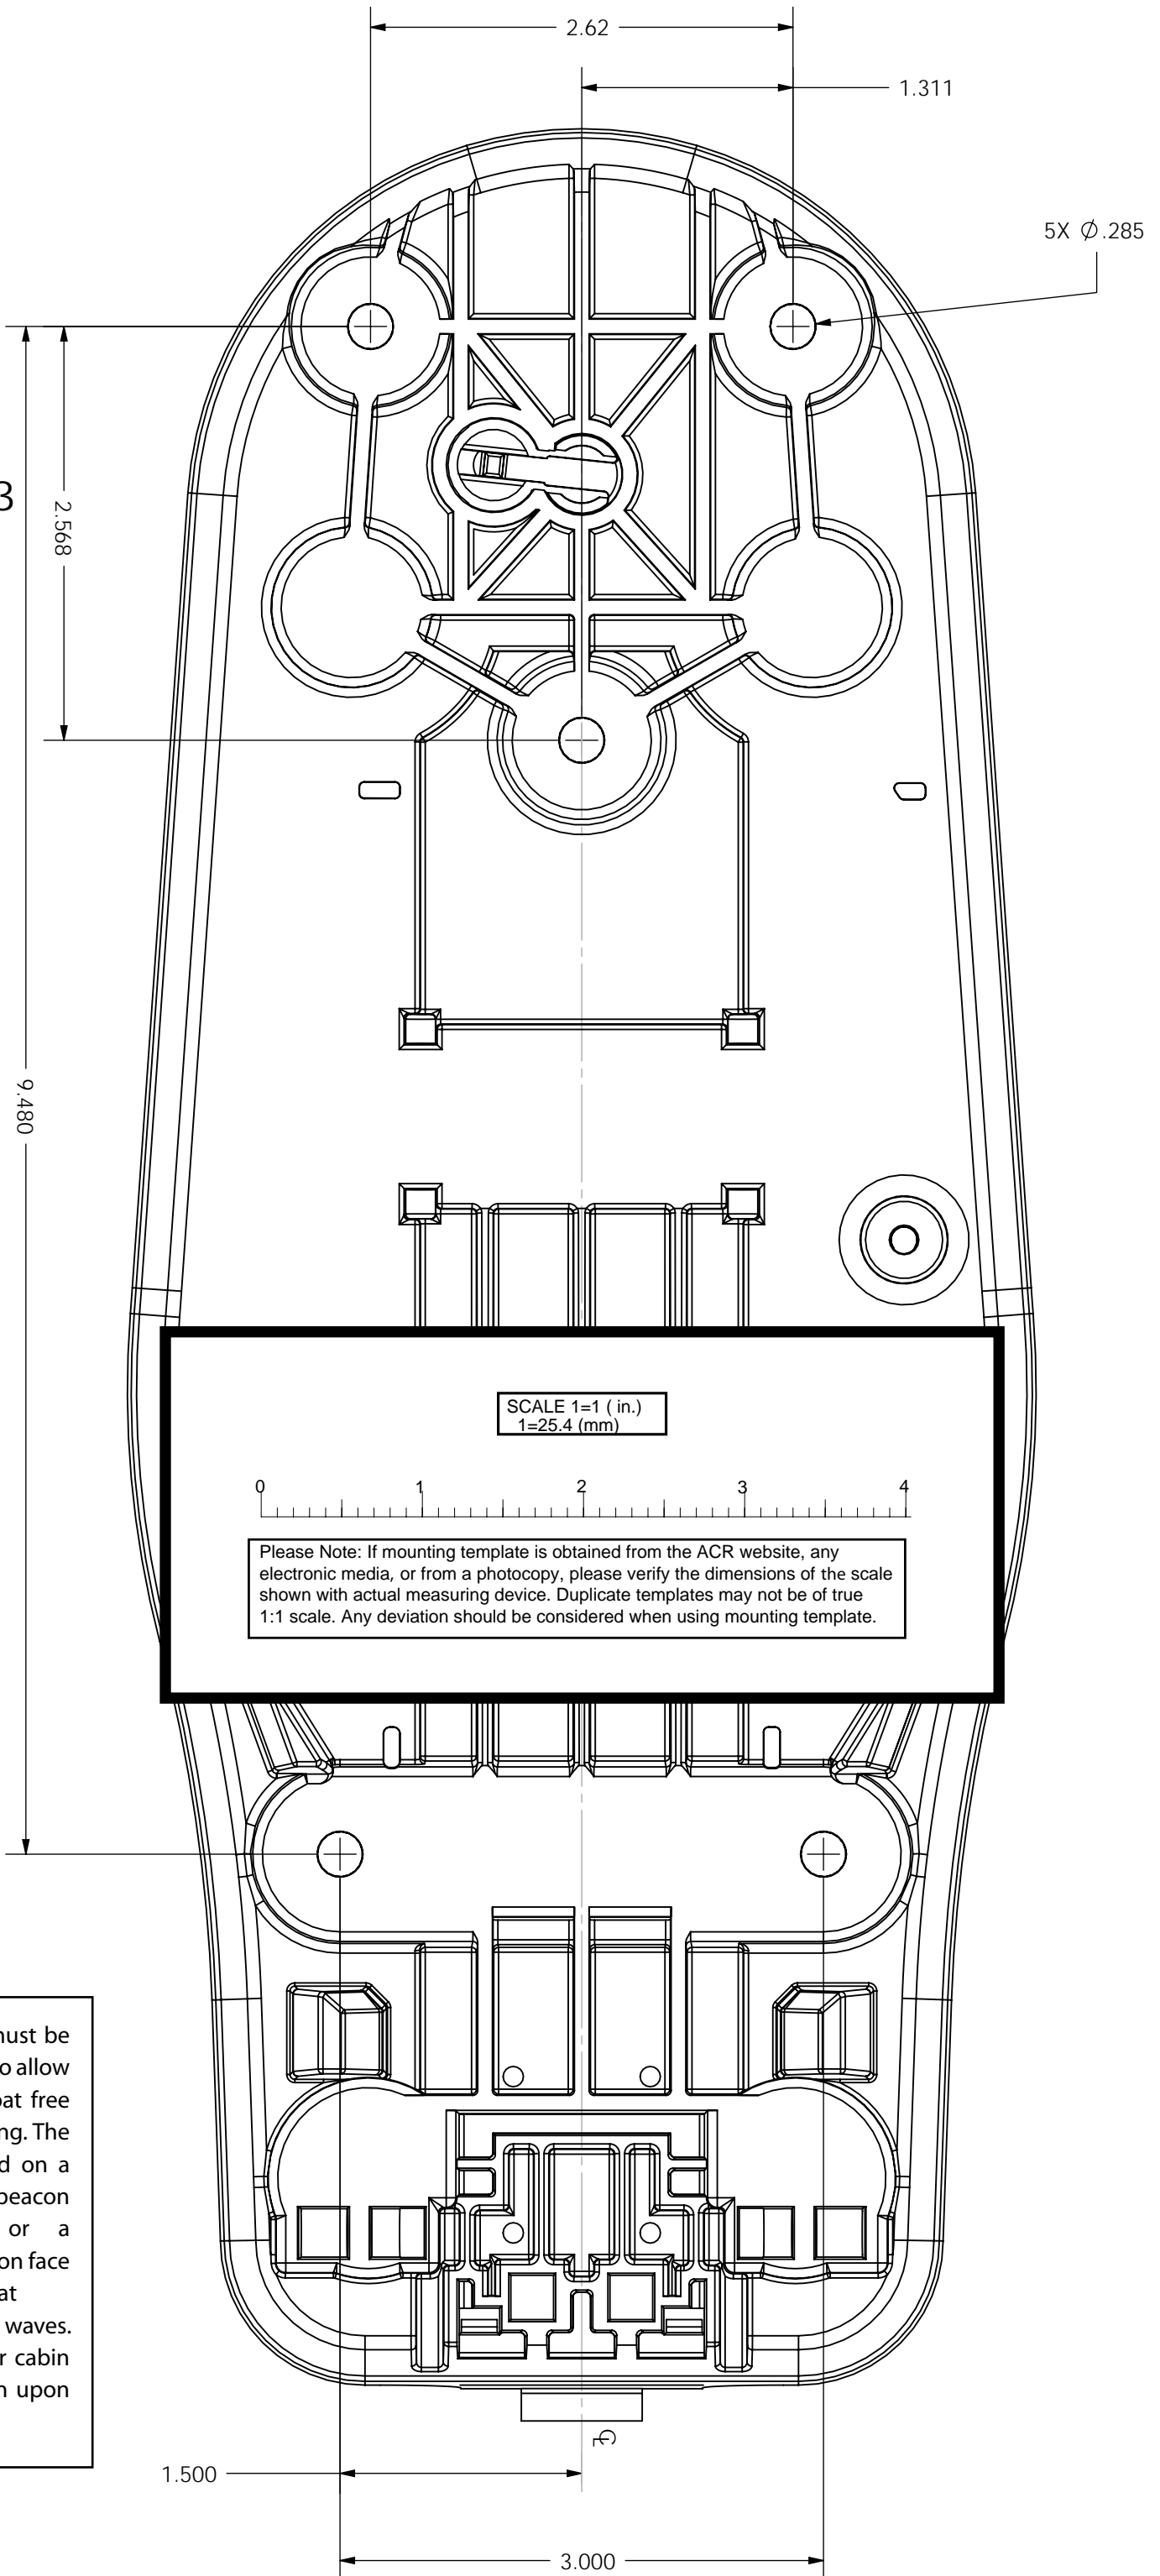

5757 Ravenswood Road
 Ft. Lauderdale, FL 33312
 +1 (954) 981-3333
 +1 (954) 983-5087 Fax
 www.acrelectronics.com
 info@acrelectronics.com

Sea Shelter™₃

Mounting Template
 Y1-06-0242 Rev. B

CAUTION: Category I brackets must be mounted free from obstruction to allow the beacon to automatically float free from the vessel in case of sinking. The Sea Shelter™₃ can be mounted on a vertical surface with the beacon antenna pointed skyward or a horizontal surface with the beacon face up. Avoid mounting locations that subject the bracket to breaking waves. Avoid structures like dodgers or cabin tops that could trap the beacon upon deployment.